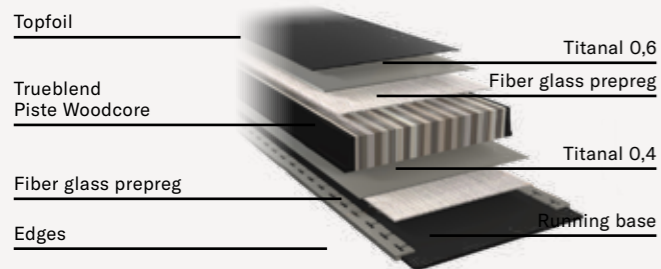

Piste/ Sport Performance

Stormbird DTI