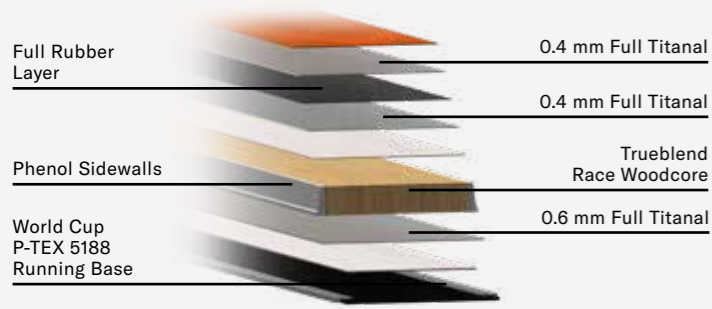

Blizzard Constructions.

At the heart of every ski is a specifically designed woodcore, fine-tuned to deliver the optimal flex and maximum performance per category. The construction surrounding the woodcore is also specific to each category, designed to complement the woodcore and provide the best skiing experience for every type of skier in every discipline.

Race / High Performance

Firebird Race-Type