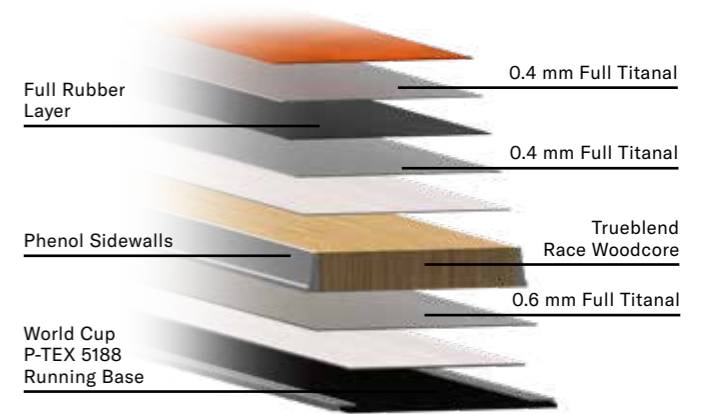

Race-Type Construction

Developed directly by our Racing Department, this ski features a Trueblend Race Woodcore combined with full-length Titanal layers from tip to tail for uncompromised power and edge precision. A phenol sidewall ensures razor-sharp grip and maximum torsional stiffness, while a dual-Titanal tip construction, separated by a thin rubber damping layer, delivers a dynamic and progressive flex that adapts smoothly through every turn. The result: race-inspired control and confidence, wherever you push the limits.