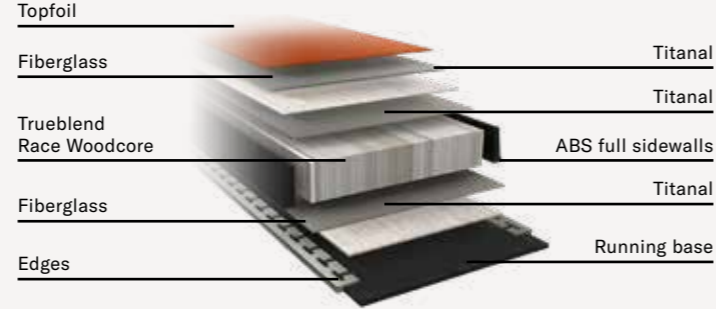

Blizzard Constructions.

At the heart of every ski is a specifically designed woodcore, fine-tuned to deliver the optimal flex and maximum performance per category. The construction surrounding the woodcore is also specific to each category, designed to complement the woodcore and provide the best skiing experience for every type of skier in every discipline.

Race / High Performance

Firebird Race-Type

Firebird

All Mountain

Anomaly

Black Pearl

Piste / High Performance

Thunderbird

Phoenix R14 Pro

Free

Rustler

Sheeva

Piste/ Sport Performance

Stormbird DTI

Stormbird TI

Tour

Zero G

Tour

Zero G W2W