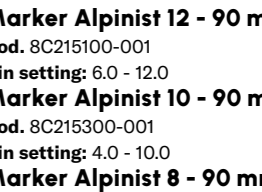

Marker Alpinist 10 - 90 mm
Cod. 8C215300-001
Din setting: 4.0 - 10.0