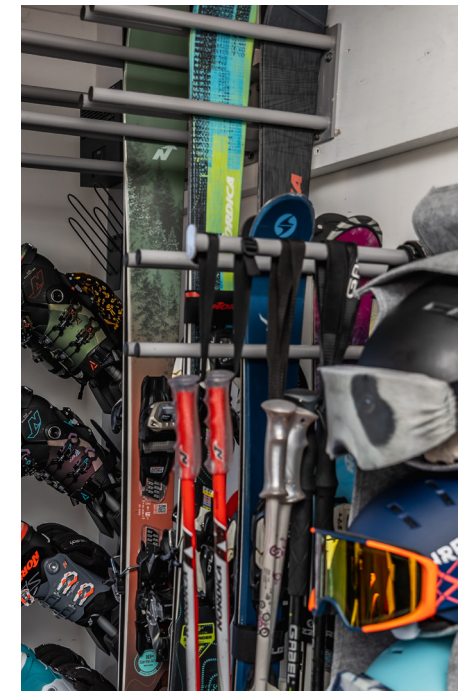

ACCESSORIES & EXTRAS

SOLID METAL glove attachments - Mounted behind drying tubes, dries 1 pair of gloves per level.

WIRE METAL glove attachments - These REPLACE a set of drying tubes and can dry two pairs of gloves per level. Can also double as a drying rack for helmets.

RACKING:

- SKIS:**
- 500mm long
 - Fits 3 adult or 4 junior skis
- POLES:**
- 400mm long
 - Fits 15 pairs

MOUNTING:

Mounting points as indicated below.

Measurements can be supplied on request.

SOLID METAL GLOVE ATTACHMENTS

WIRE METAL GLOVE ATTACHMENTS

SKI & POLE RACKING