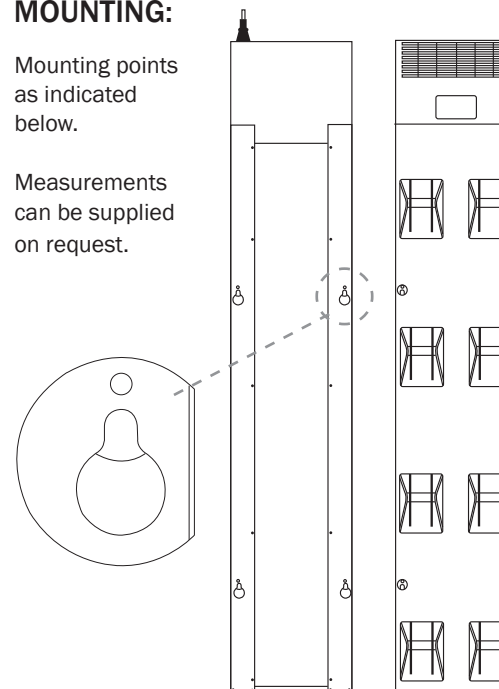

PRODUCT DIMENSIONS

REF	HEIGHT	WIDTH	DEPTH	PAIRS OF SHOES
K-STOKDRY-A04	1430	270	330	4
K-STOKDRY-A06	2080	270	330	6

Delivered in a kit (4 boxes) - Simple assembly - screws supplied.

Shown model: K-STOKDRY-A06
+ Wire metal gloves attachment.

ACCESSORIES & EXTRAS

SOLID METAL glove attachments - Mounted behind drying tubes, dries 1 pair of gloves per level.

WIRE METAL glove attachments - These REPLACE a set of drying tubes and can dry two pairs of gloves per level. Can also double as a drying rack for helmets.

RACKING:

- SKIS:**
- 500mm long
 - Fits 3 adult or 4 junior skis
- POLES:**
- 400mm long
 - Fits 15 pairs

MOUNTING:

Mounting points as indicated below.

Measurements can be supplied on request.

SOLID METAL GLOVE ATTACHMENTS