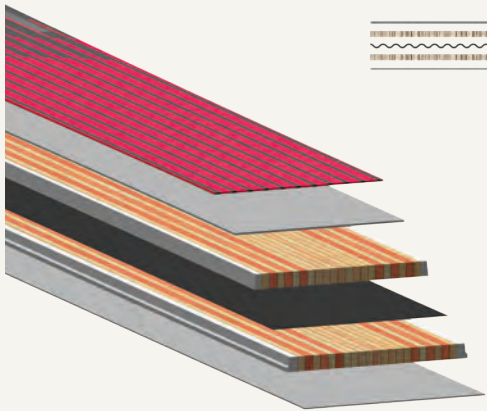

Double Core.

Double the Core. Double the Fun.

Yet when we began developing our **Double Core technology**, we didn't anticipate that it could transform skiing across the globe. Initially, the Nordica ski development team—led by Product Manager Florian Seer—aimed to reimagine how a women's ski could perform. This led Nordica's research and development team to divide the wood core—the soul of the ski—into two layers and embed an elastomer **Pulse Core** between them. This dampened vibrations to create a smooth yet powerful ride that boosted confidence.

NEW

Energy 2 TI DC Dept. Race High-Performance

- ⊖ Titanal **0.6 mm**
- ⊕ Woodcore
- ⊖ Pulse Core
- ⊕ Woodcore
- ⊖ Titanal **0.4 mm**