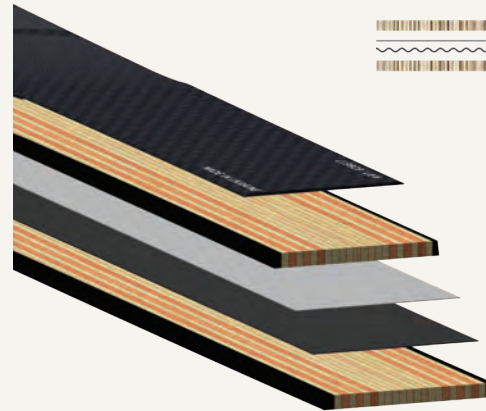

Energy TI DC Versatile Performance

- ⊕ Woodcore
- ⊖ Titanal **0.4 mm**
- ⊖ Pulse Core
- ⊕ Woodcore