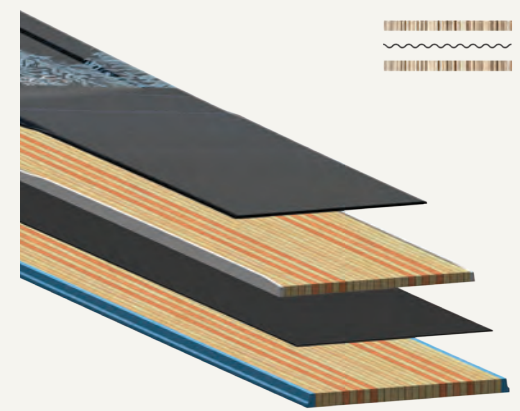

Energy DC Intuitive Performance

- ⊕ Woodcore
- ⊖ Pulse Core
- ⊕ Woodcore