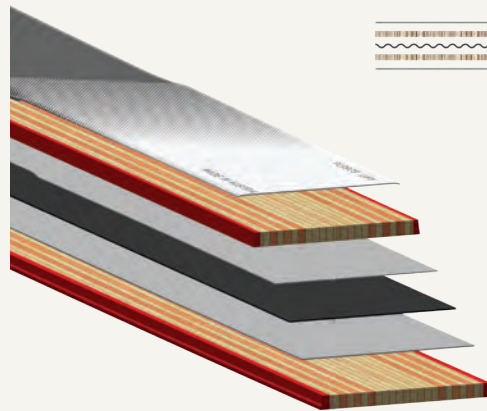

Energy 2 TI DC Precision Performance

- ⊖ Titanal **0.4 mm**
- ⊕ Woodcore
- ⊖ Pulse Core
- ⊕ Woodcore
- ⊖ Titanal **0.4 mm**