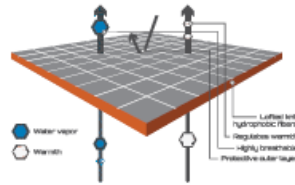

POLARTEC® ALPHA®

- Synthetic fiber insulation
- Warmth without weight
- Highly packable, quick drying and breathable
- Originally developed for the U.S. Special Forces