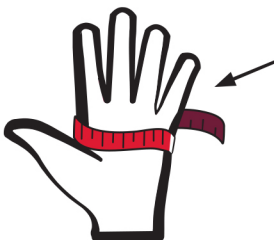

UNISEX	
SIZE	CM (HAND CIRCUMFERENCE)
6	15,20
6,5	16,50
7,0	17,80
7,5	19,10
8,0	20,30
8,5	21,60
9,0	22,90
9,5	24,20
10,0	25,40
10,5	26,70
11,0	27,90
11,5	29,20
12,0	30,50

JUNIOR	
SIZE	AGE
3,5	5 - 6
4,0	6 - 7
4,5	7 - 8
5,0	8 - 9
5,5	9 - 10
6,0	10 - 12
6,5	12 - 14
7,0	14 - 16

BABY	
SIZE	AGE
0	0 - 1
I	1 - 2
II	2 - 3
III	3 - 4
IV	4 - 5
V	5 - 6

IMPORTANT: all charts and figures are helpful tools to find the right size, however it is of utmost importance to try a glove on to find your individual, preferred fit.