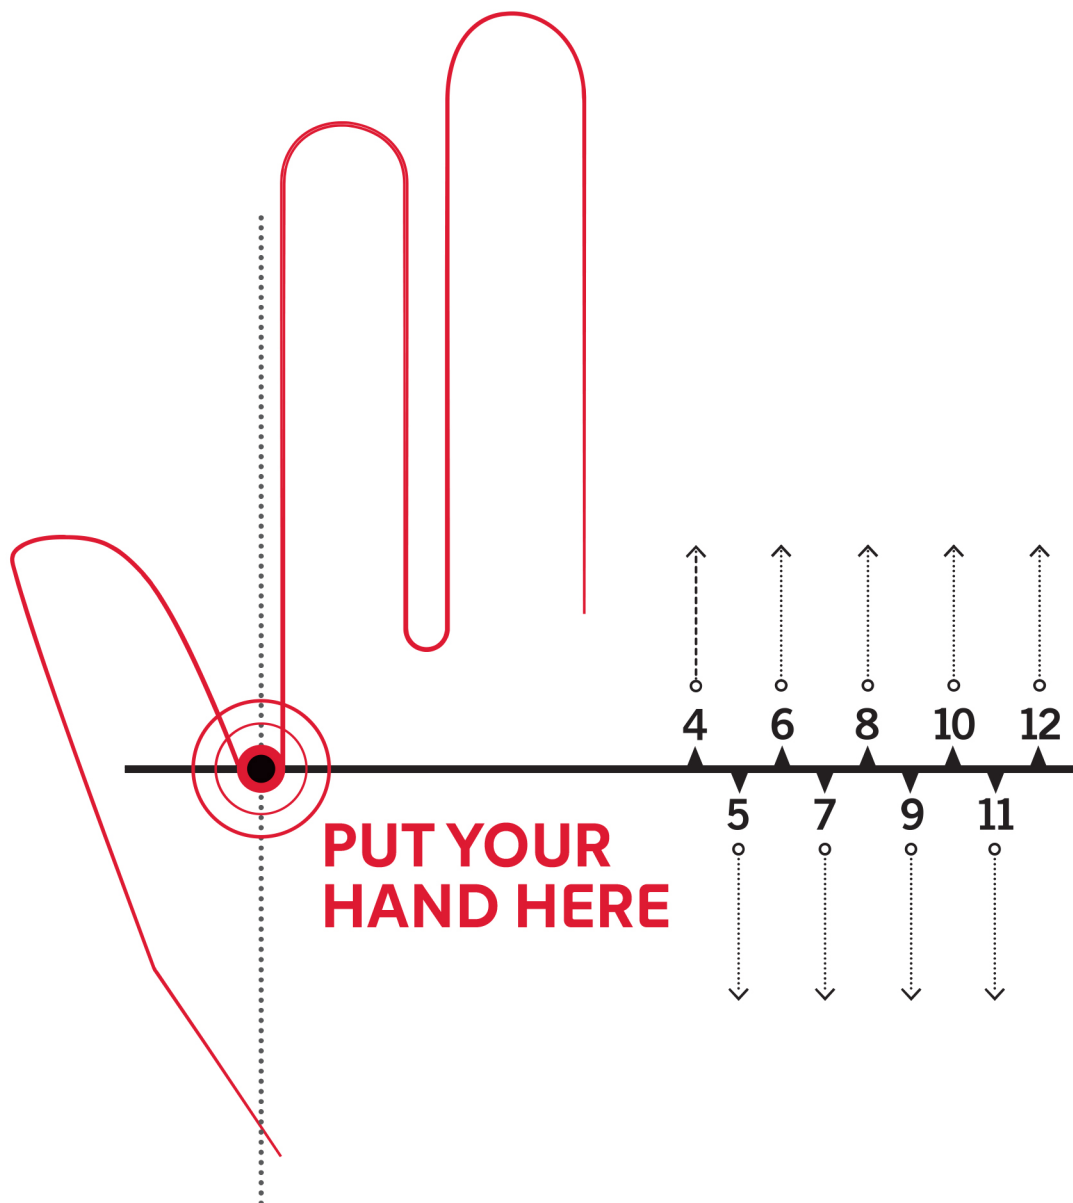

SIZE CHART

Besides the size table shown below, the size can also be determined as follows: use a measurement tape or any yarn to measure the circumference of your hand.

Place the tape where the hand is widest. Kids sizes can be derived from the kids' age according to the tables below.

HOW TO MEASURE THE HAND CIRCUMFERENCE.