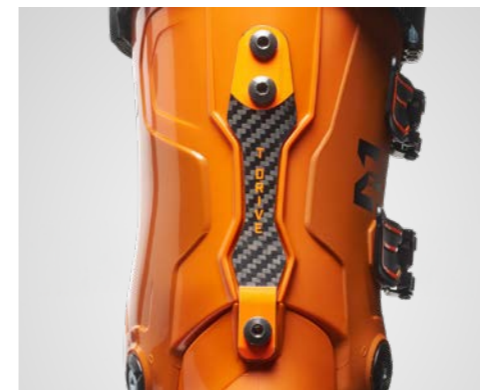

T-Drive on MACH1 MV & HV series

Drive Precision

The T-Drive dynamic carbon connector creates a longer lever arm compared to traditional ski boots.

This allows:

- Quicker edge to edge transitions.
- Increased lateral power and stability.
- Edge drive precision.