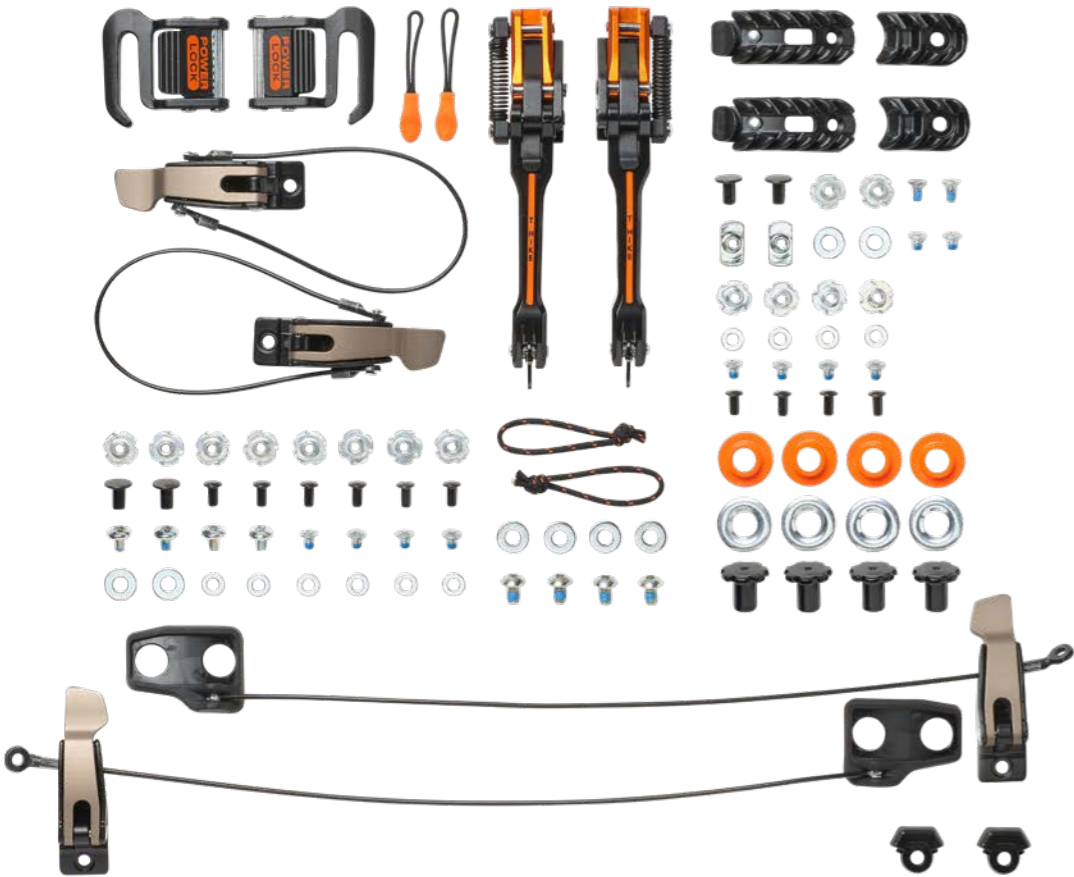

VOLUME JR

JTR 1

Cod: 30134602-200
Cool Grey

Sizes: 140 - 195
Shell: PU
Cuff: PP
Liner: Junior
Soles: ISO 5355 - Children norm
Buckles: 1 Ratchet Buckle

VOLUME JR

Accessories & Spare Parts

ZERO G PEAK SERVICE KIT (235 – 275)